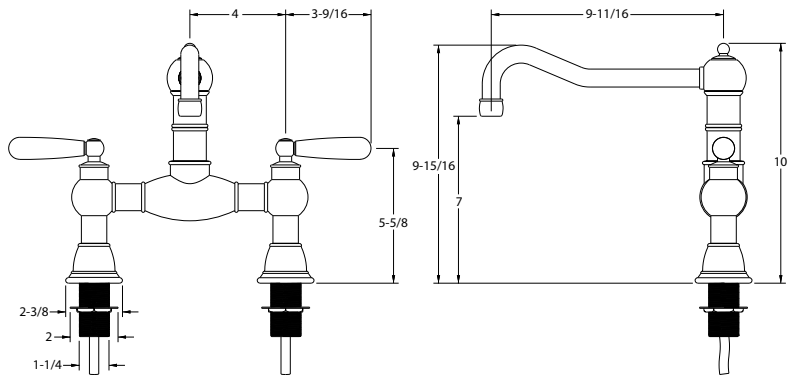

FEATURED MODEL

157-144-ORB BLANCOTERRA™ Bridge without side spray in Oil Rubbed Bronze

ADDITIONAL MODELS

157-144-CR Polished Chrome
157-144-ST Stainless (Satin Nickel)

FEATURES

- Solid brass body
- Ceramic disc cartridge
- Color coded hot & cold supply lines
- Reversible mounting hardware adapts to thick or thin mounting surfaces
- 2.2 G.P.M. flow rate
- Installation in a 1-3/8" hole

PRODUCT SPECIFICATION

Kitchen faucet to include bridge design with lever handles, solid brass body and ceramic disc cartridge. Faucet dimensions to be as follows: Reach: 9-11/16"; Spout Height: 7". Hot and cold supply lines to be color coded. Reversible mounting hardware to adapt to thick or thin mounting surfaces. Kitchen faucet to be BLANCOTERRA™ Bridge without side spray, Model 157-144-____ in _____ finish.

- Oil Rubbed Bronze 157-144-ORB
- Polished Chrome 157-144-CR
- Stainless (Satin Nickel) 157-144-ST

MODEL 157-144

NOMINAL DIMENSIONS

MODEL	REACH	SPOUT HEIGHT	FAUCET HEIGHT
157-144	9-11/16	7	10

JOB INFORMATION